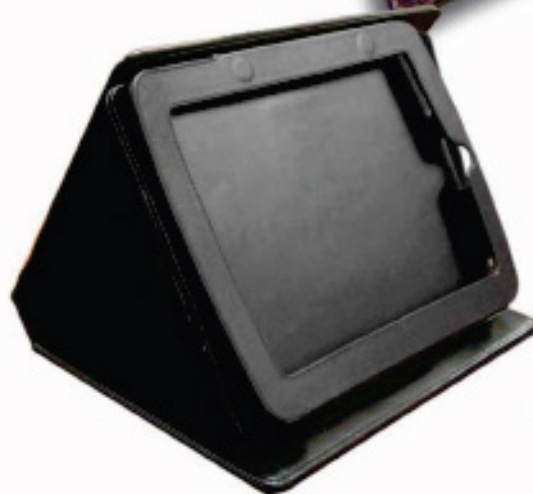

Rectangle, square, round, oval, and heart shapes available

# IPAD COVERS

**SIPad-K**

**SIPad-1**

**SIPad-F**

**SIPad-T**

**SIPad-T1**

Item ID	Leather Item Description	50	100	250	500 <sub>(2cde)</sub>
SiPAD-1	Genuine Leather iPad Cover. Your 4-color image on the front cover	70.34	67.14	59.03	52.07
SiPAD-F	Black Faux Leather iPad Case with flip stand	48.33	46.67	45.00	43.33
SiPAD-K	Black Faux Leather iPad Cover. With built-in kick stand	31.67	30.00	28.33	26.67
SiPAD-T	Genuine Leather iPad Cover flips & folds into a tent.	110.01	105.00	92.31	81.43
SiPAD-T1	4C Leather iPad Cover, flips & folds into tent. Your image 1 side	118.01	112.64	99.03	87.36