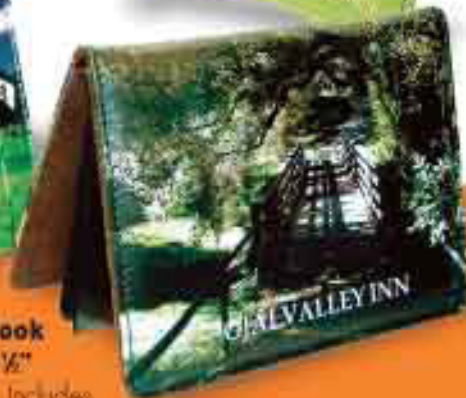

## **SBTG Golf Bag Tags**

**4" x 2 1/4" x 1/4"**

Double-sided print, different images ok. Leather loop strap in complimentary colors. Looks and feels rich!

## **SGSC Leather Gold Score Card Cover**

4-color printed leather with brass clip to hold score-card secure. Various sizes to fit most score-cards.

## **SPPC Brag Book**

**4 1/2" x 6 1/2" x 1/2"**

Pocket Photo Case. Includes 12 double-sided 4x6 picture pockets.

**SLBB Baseball  
SBKB Basketball  
SFBL Leather Football**

Call for quotes.