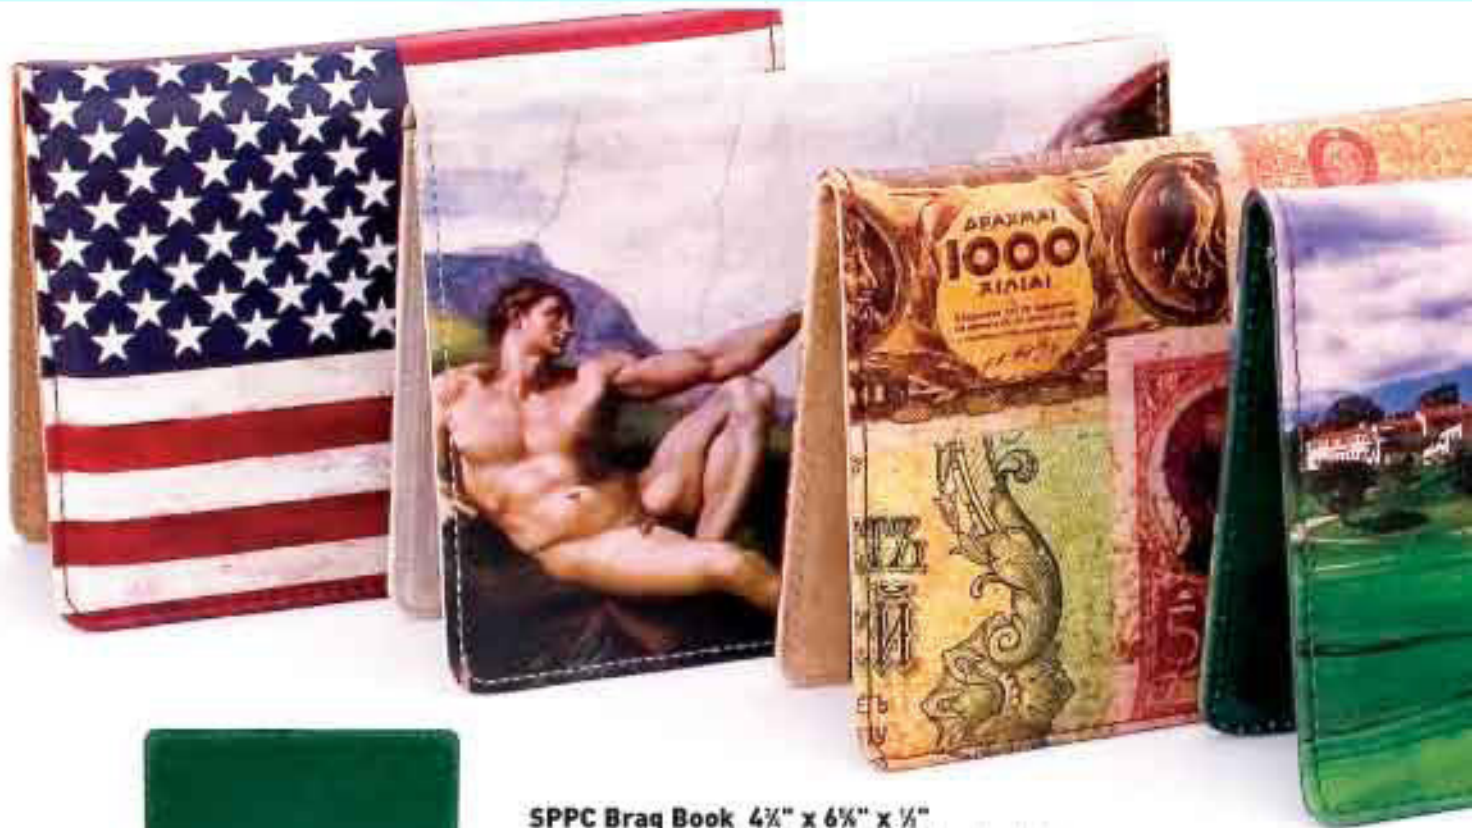

Brag Books & Journals

SPPC Brag Book 4 1/2" x 6 1/2" x 1/2"

Pocket Photo Case. Includes 12 double sided 4x6 picture pockets. Holds 24 photos. Acid free pages. Vertical or horizontal cover design. Optional logo debossing available.