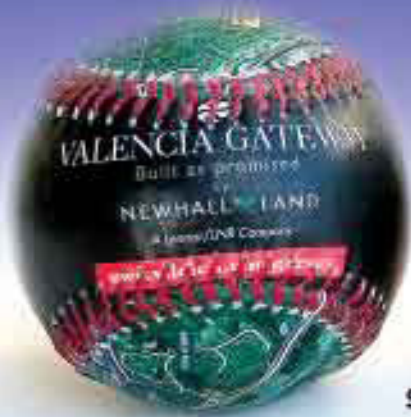

Sports & Golf Accessories

SLBB