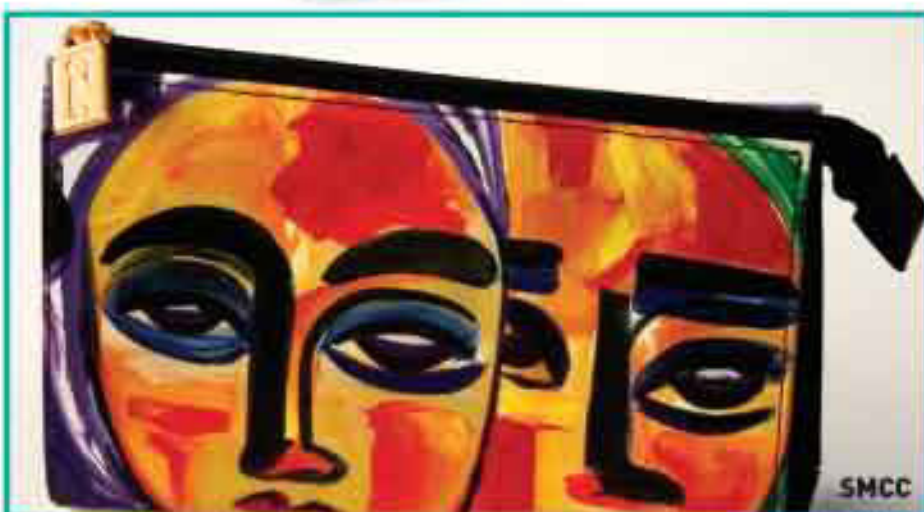

Printed leather on both sides.  
Fully lined. Metal or leather  
zipper pull.

**SFZP Small Front  
Zipper Pouch**

**4" x 3 1/4" x 1/2"**

Printed leather on both sides.  
Fully lined. Metal or leather  
zipper pull.

**SKCP Key Coin Purse**

**4 1/4" x 3 1/4"**

Printed leather on both sides.  
Fully lined. Metal or leather  
zipper pull.

**SLCC Large Cosmetic Case**

**7 1/2" x 5" x 2 1/4"**

4 color image on leather, left,  
right & bottom. 3 different  
images OK. Top zipper.  
Fully lined. Custom zipper  
pull available.

**SSCC Small Cosmetic Case**

**6" x 3 1/2" x 2"**

Printed leather on both sides.  
Top zipper. Fully lined. Metal or  
leather zipper pull.

**SMCC**

**SSCC**